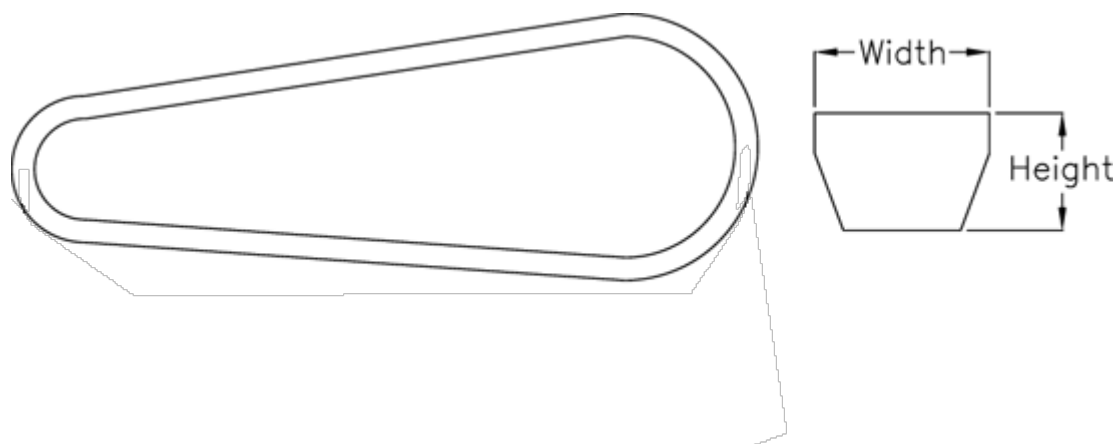

Data Sheet

Article number: 601962561432
Description: Gates V-belt SPA 1432 Ld 1432
DELTA NARROW

Measures

Datum length	= 1432
Height	= 10
Width	= 13